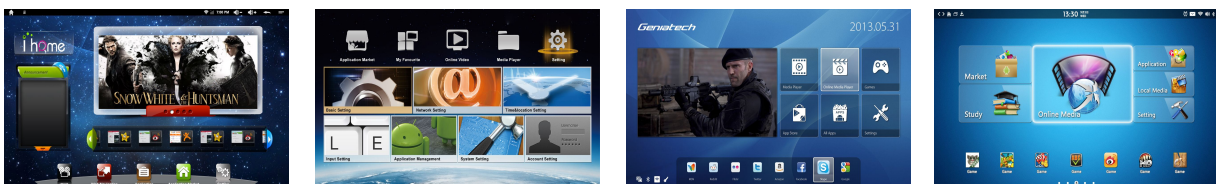

*All trademarks and logos belong to their respective owners

Note: Only For Reference and Not Official Release