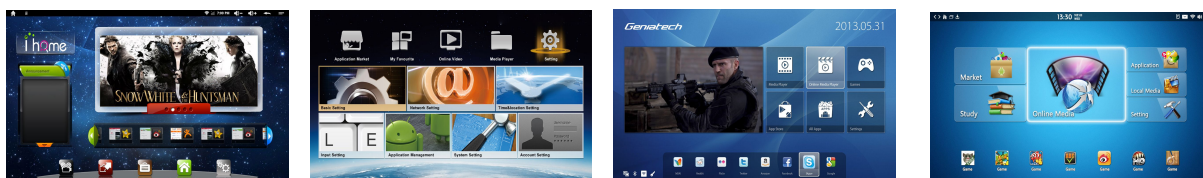

*All trademarks and logos belong to their respective owners

Note: Only For Reference, Not Official Release