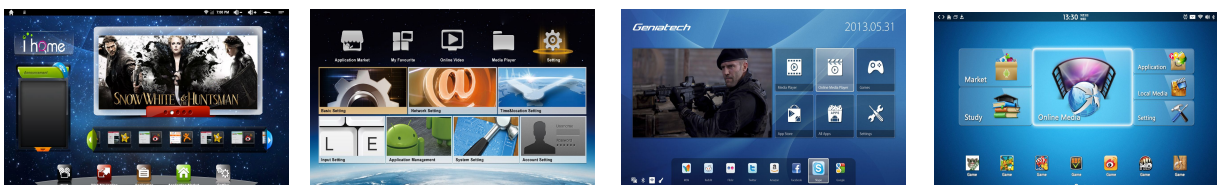

Product Name: Enjoy TV Quad Core Box
Model: ATV390

Product Features:

Amlogic S802 Quad Core CPU

- + Quad Core A9r4 CPU @ 2.0GHz
- + Mali 450 GPU @ 600MHz
- + 1GB DDR3 memory
- + 8GB EMMC
- + Android OS 4.4
- + Support 4K2K

Mali-450 MP8 GPU

Mali-450 MP8 GPU comes with 8 cores and is designed to maximize reuse of the available resources during graphics operation. Therefore it is able to deliver both performance and power efficiency.

UHD 4K2K

With the powerful GPU, supports UHD (3840×2160) video decoding. UHD 4K2K is the ultra high definition television resolution targeted towards modern consumer television.

Customizable GUI

We provided GUI customization and we have a vast collection of Launcher created by our R&D team for you to choose from.