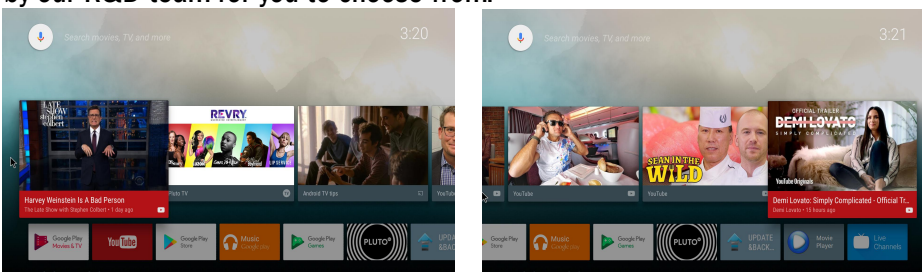

Customizable GUI

We provided GUI customization and we have a vast collection of Launcher created by our R&D team for you to choose from.