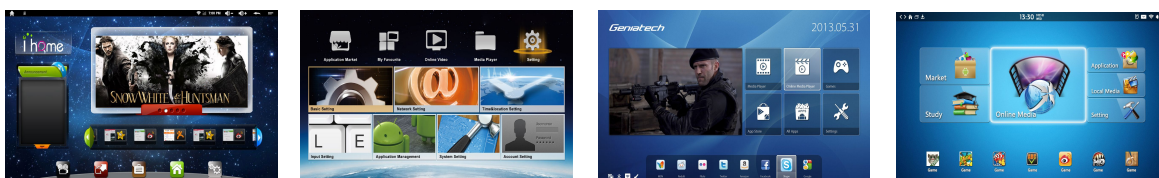

*All trademarks and logos belong to their respective owners

Note: Only For Reference, Not Official Release