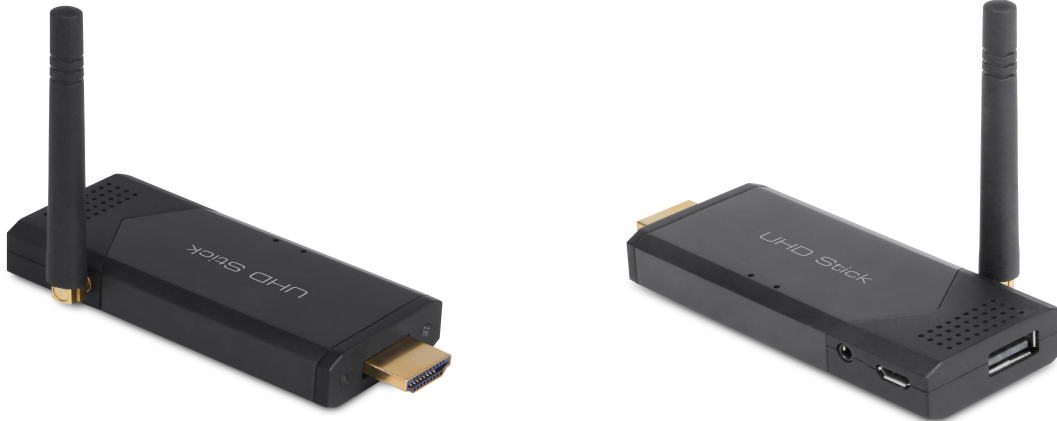

Product Name: Enjoy TV Quad Core Box

Model: ATV195X

Product Features:

Amlogic S905X-B Quad Core CPU

+ Quad Core ARM Cortex-A53 CPU up to @ 2.0GHz

+ ARM Mali-450 GPU up to 750MHz

+ 2GB DDR4 memory

+ 8GB EMMC

+ Android 6.0

DLNA

Support DLNA streaming. You can easily stream photos, videos, music from your Android Phone/Pad to the TV.

Rich Applications

There are over 1 million applications in the market, and supports most famous applications like: Youtube, Facebook, and Twitter, etc...

Mali-450 MP4 GPU

Mali-450 MP4 GPU comes with 5 cores and is designed to maximize reuse of the available resources during graphics operation. Therefore it is able to deliver both performance and power efficiency.