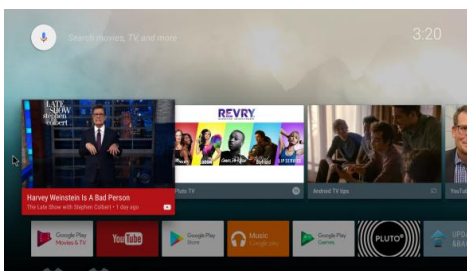

Customizable GUI

We provided GUI customization and we have a vast collection of Launcher created by our R&D team for you to choose from.