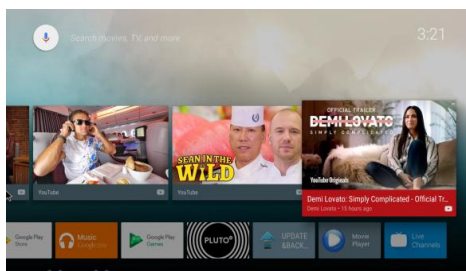

Customizable GUI

We provided GUI customization and we have a vast collection of Launcher created by our R&D team for you to choose from.