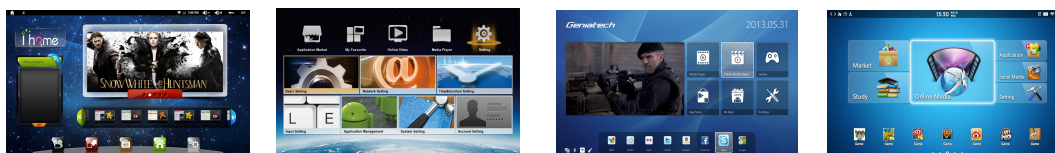

*All trademarks and logos belong to their respective owners

Note: Only For Reference, Not Official Release