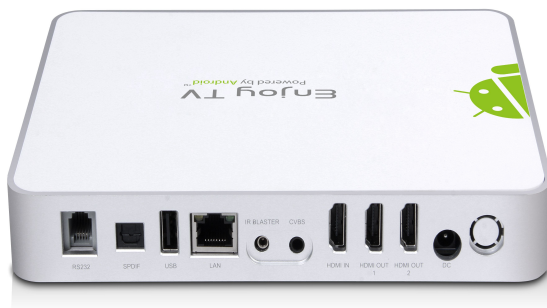

## Model: ATV1660 Show Two Different HD Through Two HDMI ports

### Product Features:

- + ARM Cortex A9 Dual Core CPU @ 1GHz-1.2GHz
- + Equivalent to 12 Mali400@600Mhz inside
- + 1GB DDR3 memory
- + 8GB EMMC Flash
- + Android OS 4.3
- + 4K/2K Support
- + Dual HDMI output,different display, both upto full HD
- +SDK available, fully controll displaying

### CEC Support

Consumer Electronics Control (CEC) is an HDMI feature designed to allow the user to command and control up to 15 CEC enabled devices that are connected through HDMI, by using only one of their remote controls.CEC also allows for individual CEC enabled devices to command and control each other without user intervention.