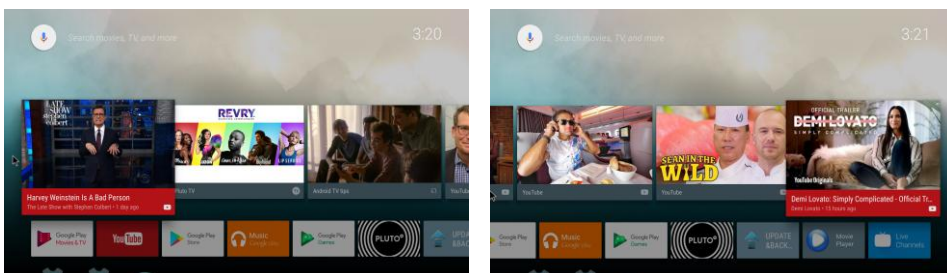

*All trademarks and logos belong to their respective owners

Note: Only For Reference and Not Official Release