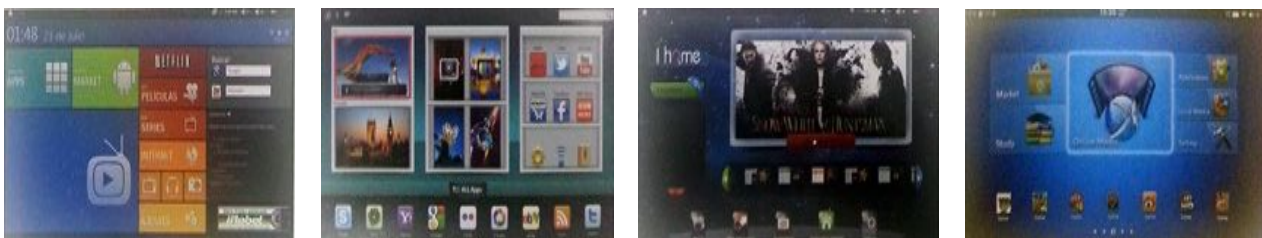

*All trademarks and logos belong to their respective owners

Note: Only For Reference and Not Official Release