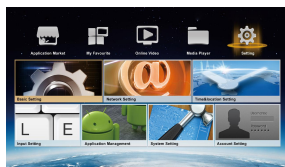

Customizable GUI

We provided GUI customization and we have a vast collection of Launcher created by our R&D team for you to choose from.