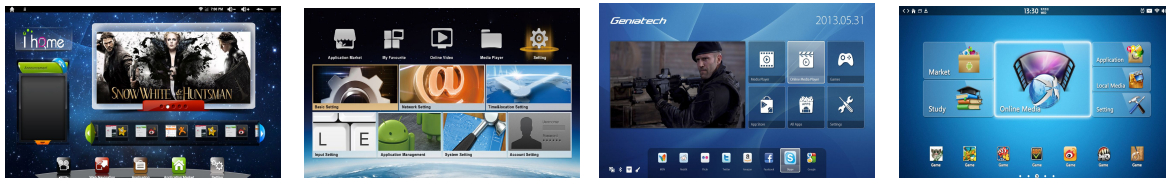

*All trademarks and logos belong to their respective owners

Note: Only For Reference, Not Official Release