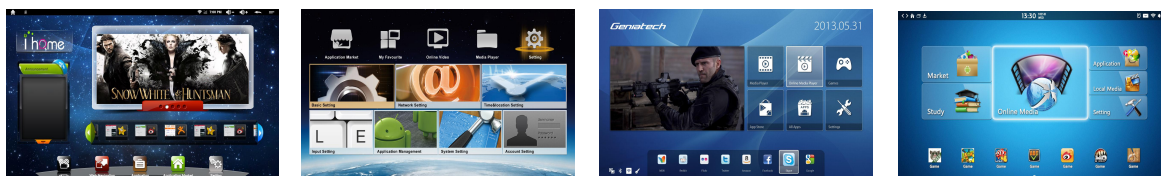

*All trademarks and logos belong to their respective owners

Note: Only For Reference and Not Official Release